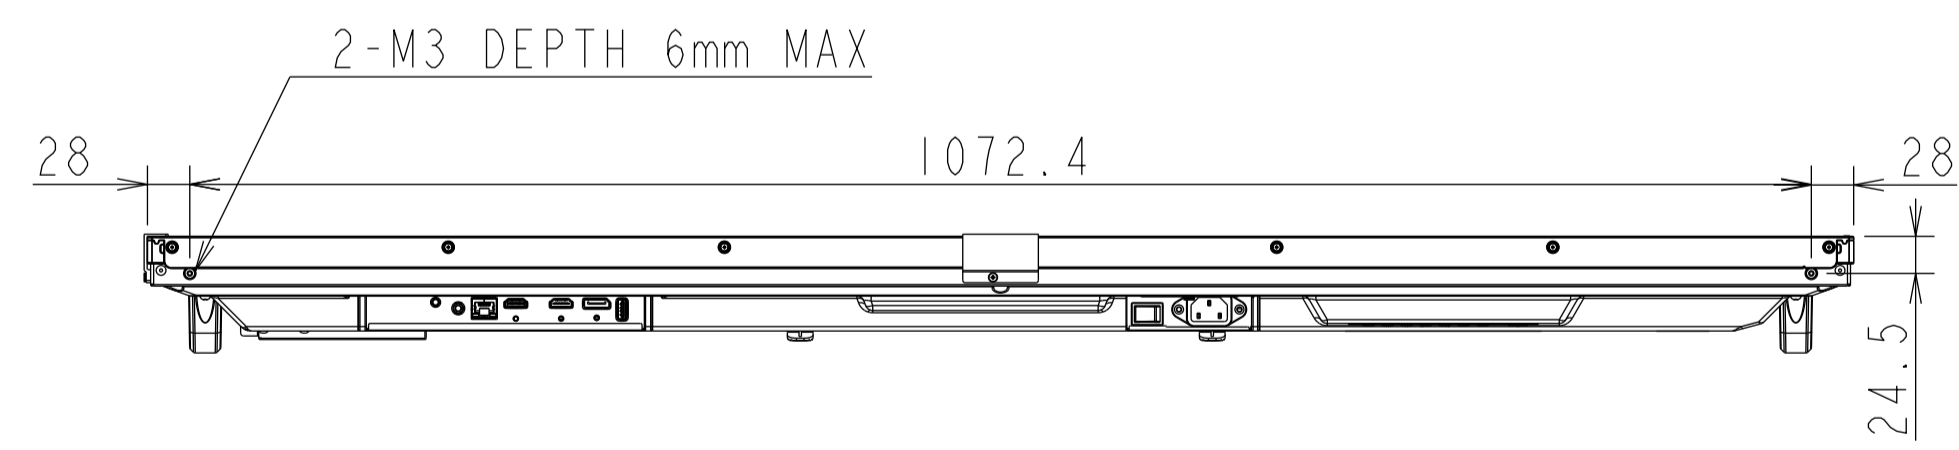

ME501 OUTLINE

UNIT	mm
MODEL	ME501
SCALE	1/5
Sharp NEC Display solutions 2020/11/09	