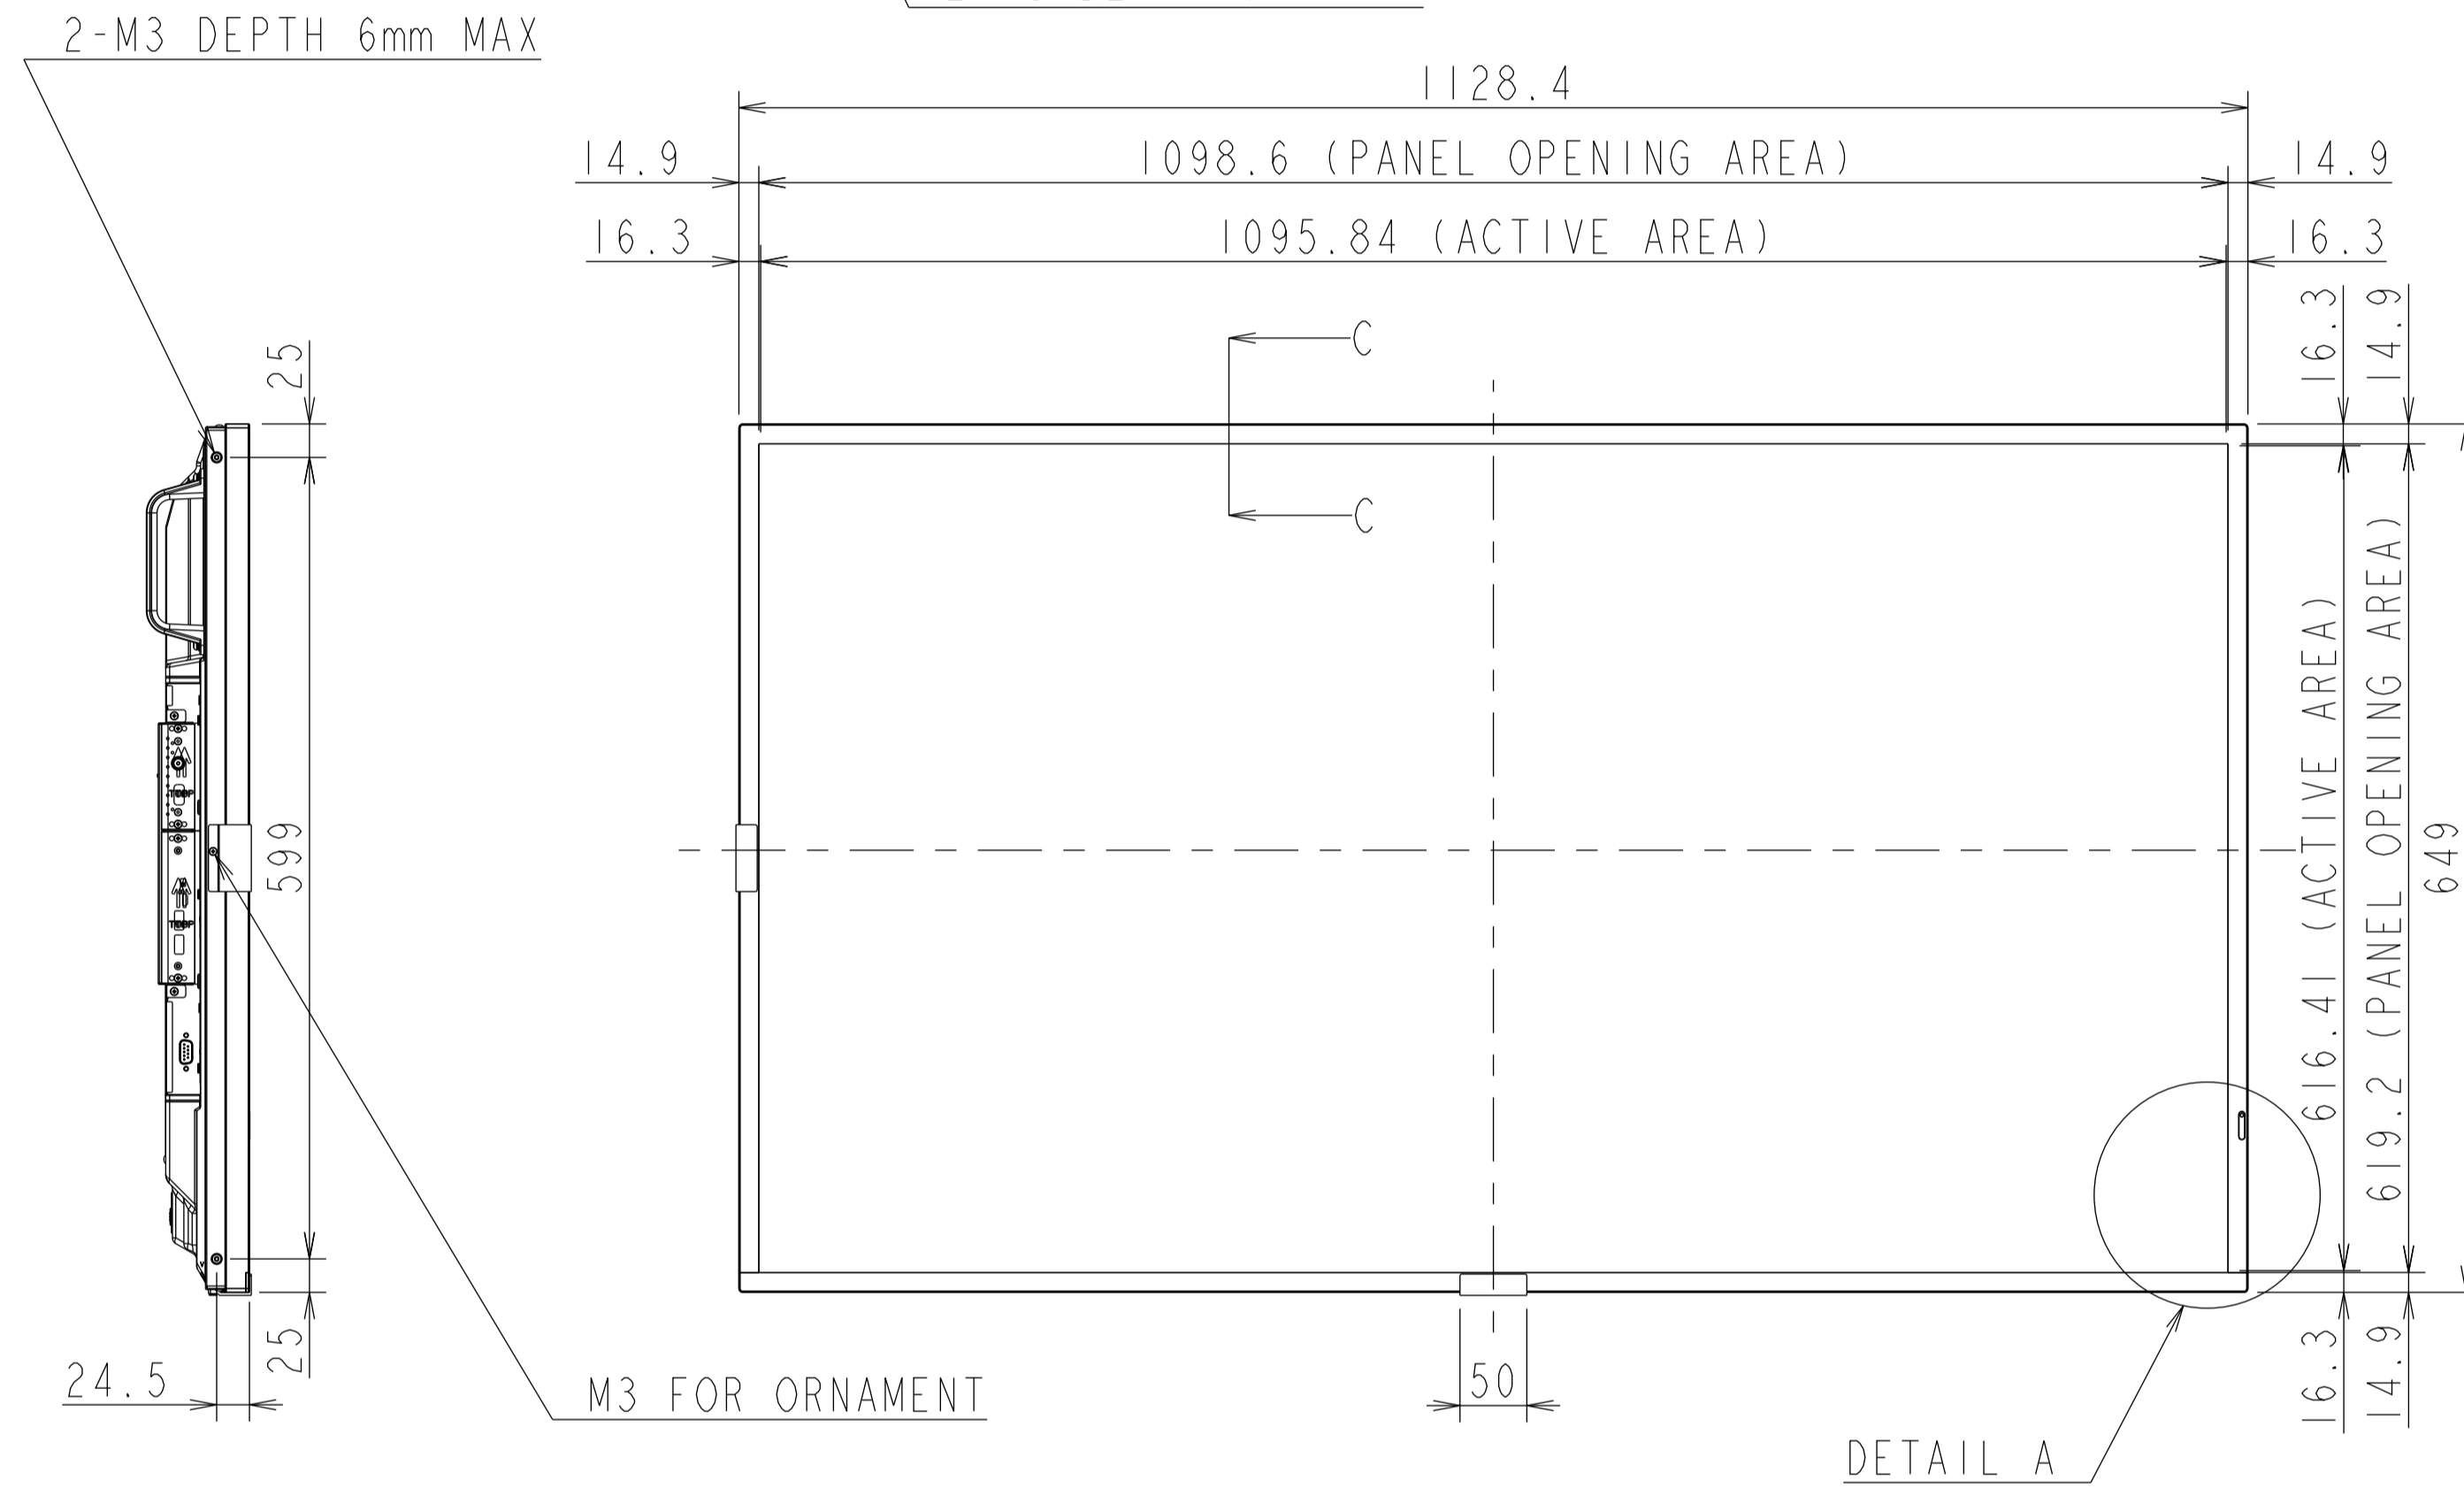

ME501 OUTLINE

UNIT	mm
MODEL	ME501
SCALE	1/5
Sharp NEC Display solutions 2020/11/09	