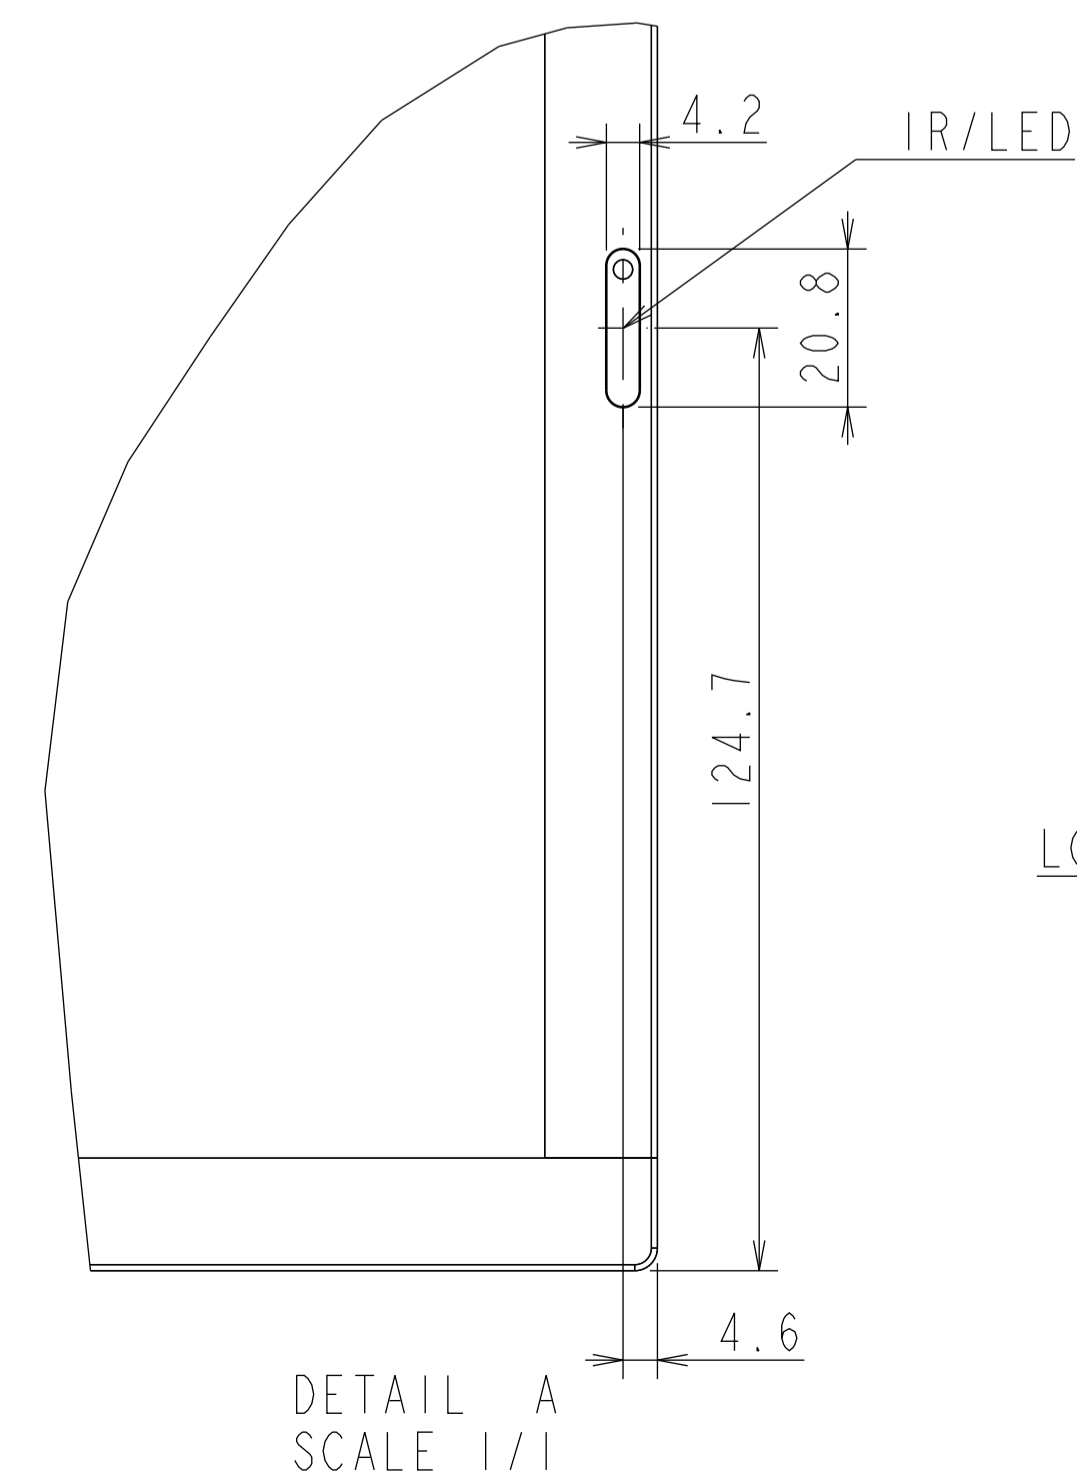

ME501 OUTLINE

UNIT	mm
MODEL	ME501
SCALE	1/5
Sharp NEC Display solutions 2020/11/09	