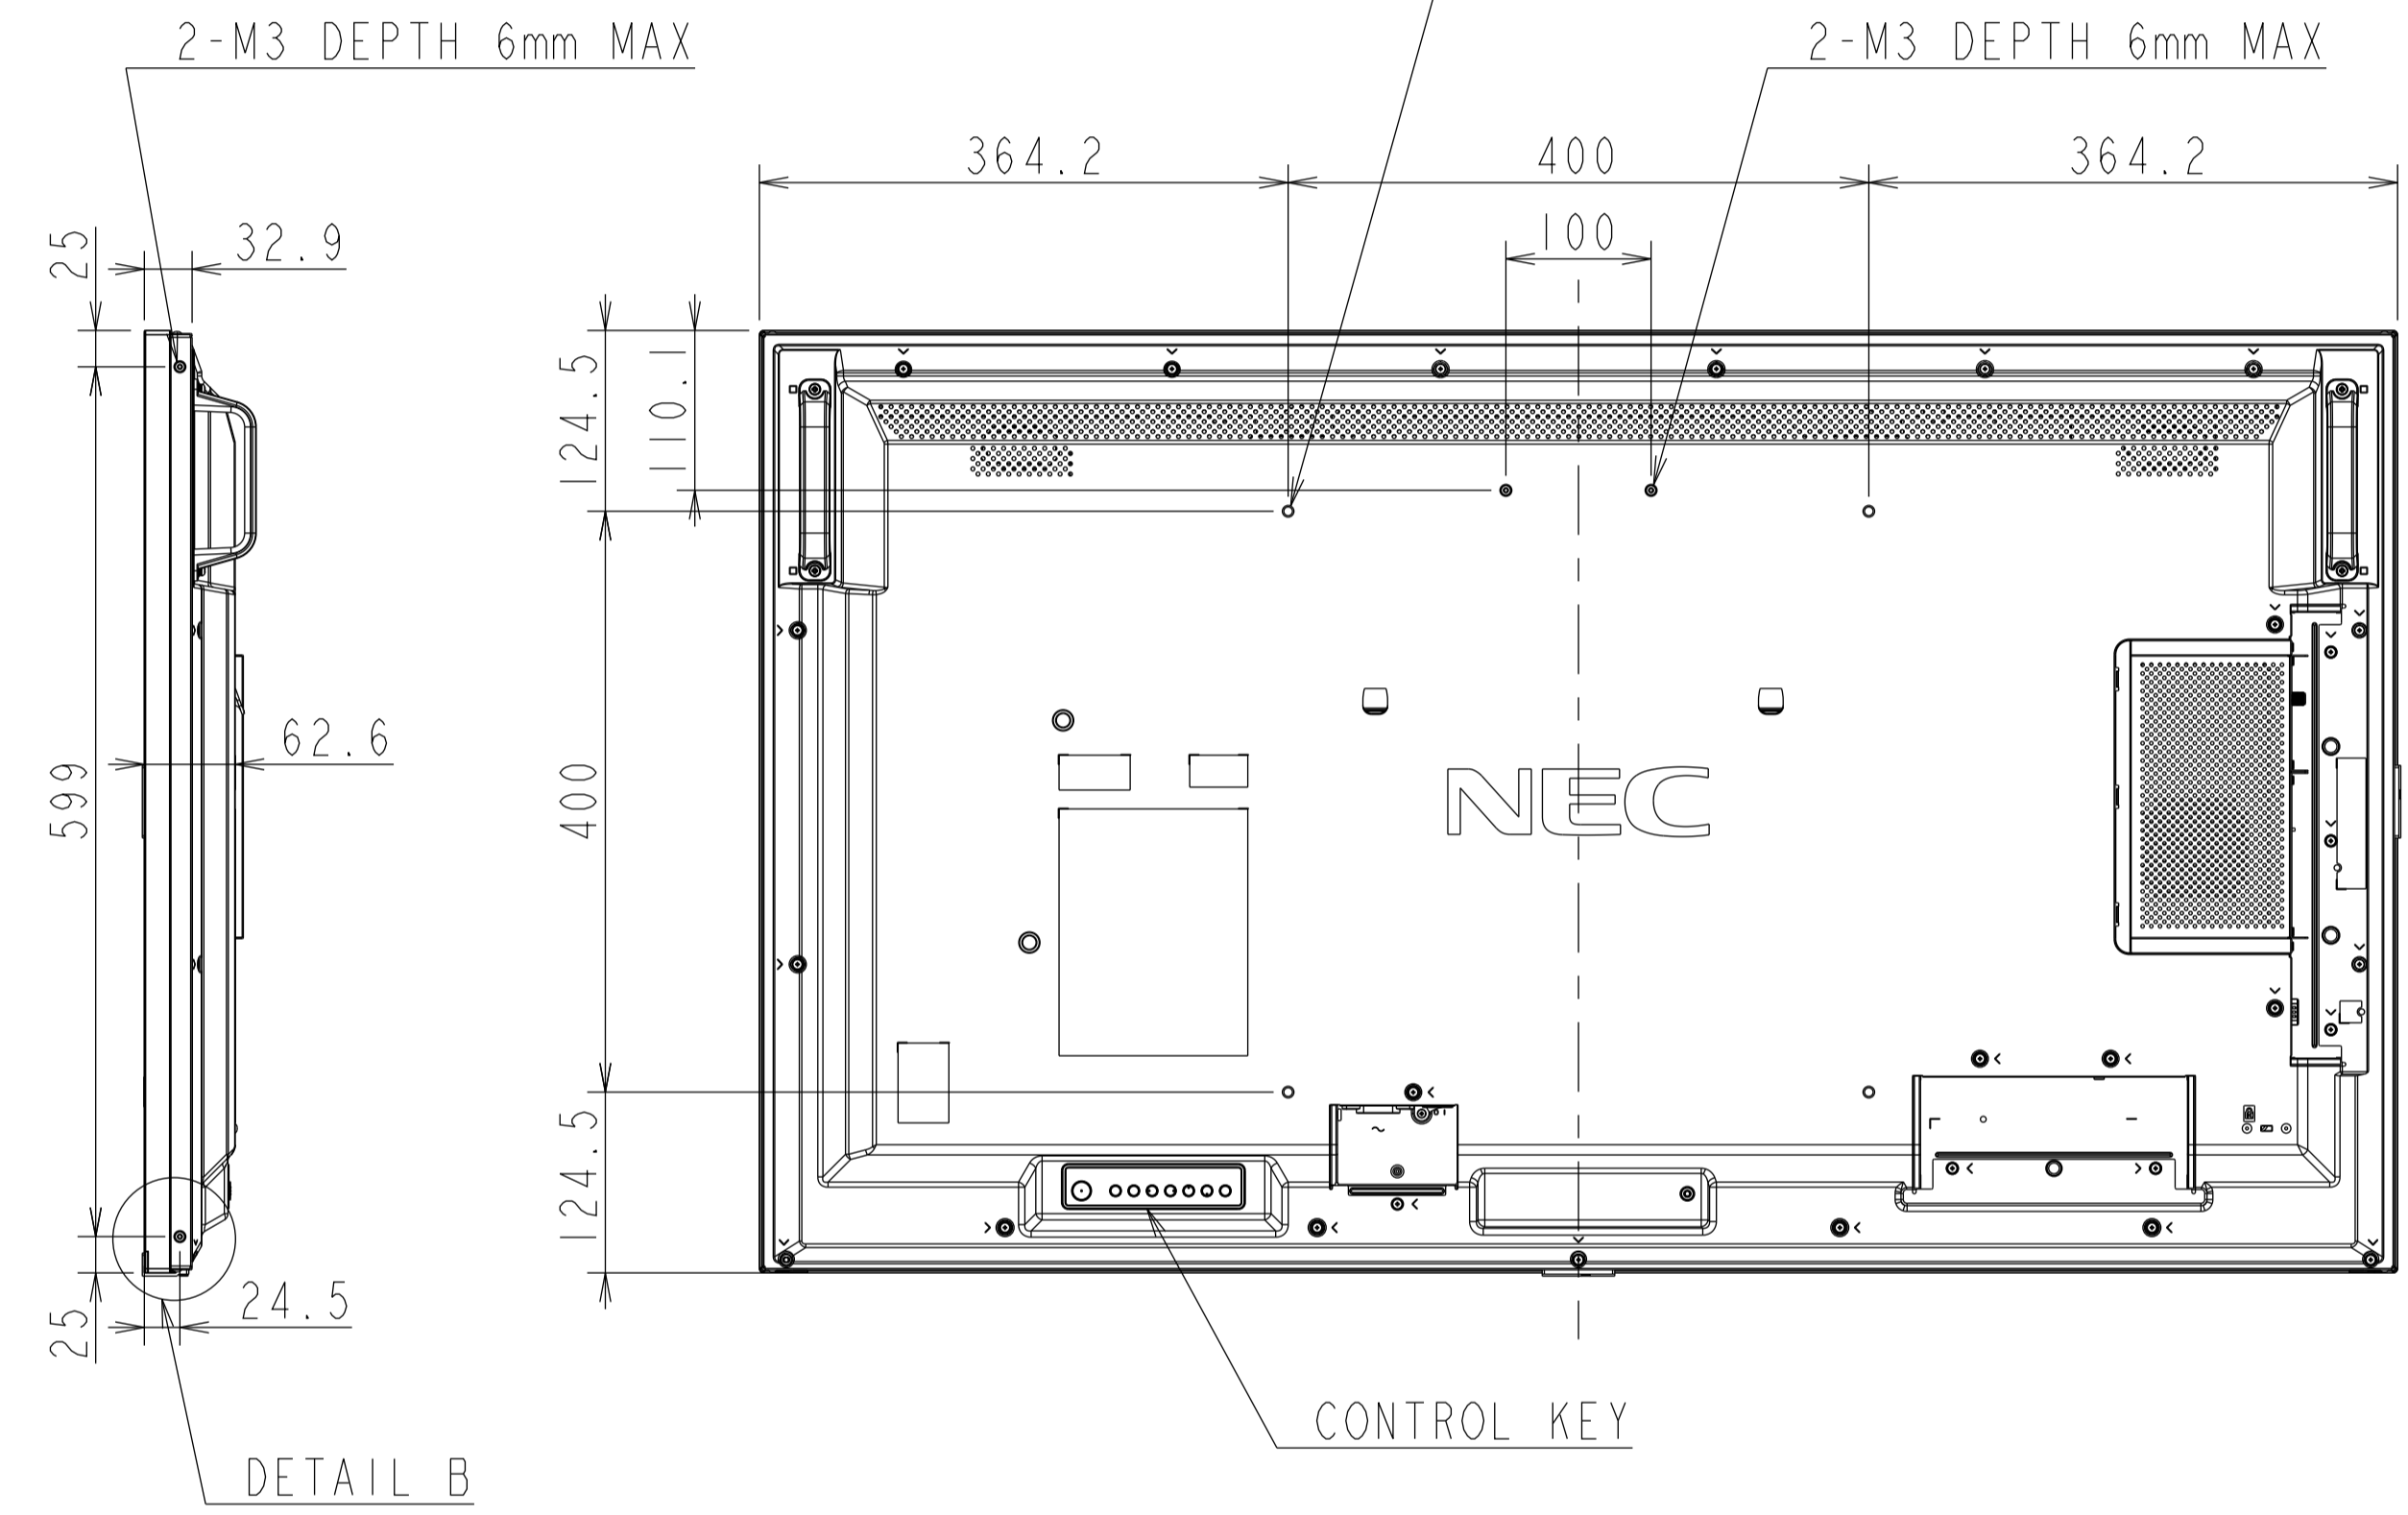

ME501 OUTLINE

UNIT	mm
MODEL	ME501
SCALE	1/5
Sharp NEC Display solutions 2020/11/09	