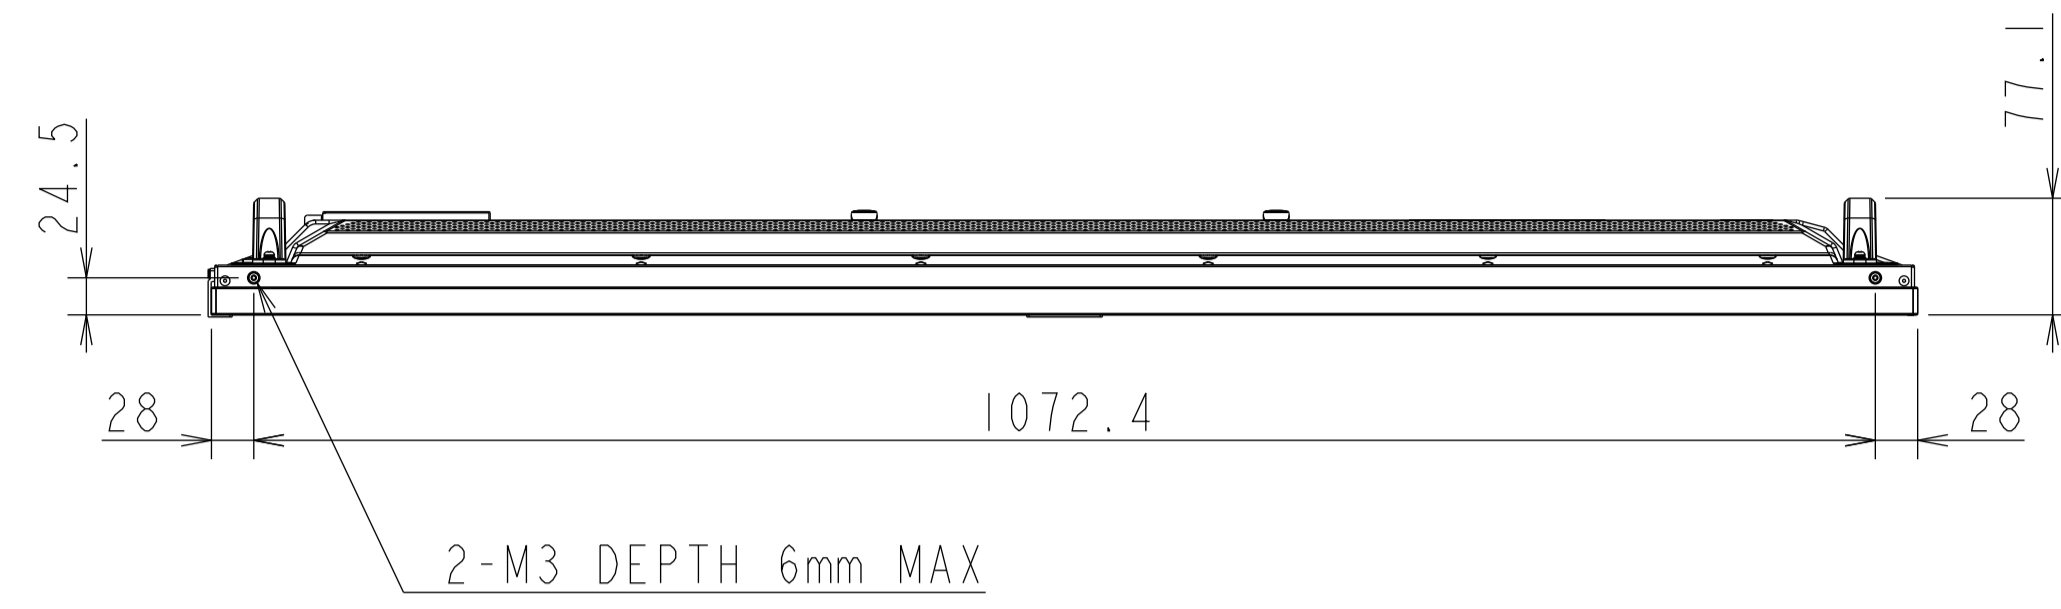

ME501 OUTLINE

UNIT	mm
MODEL	ME501
SCALE	1/5
Sharp NEC Display solutions 2020/11/09	