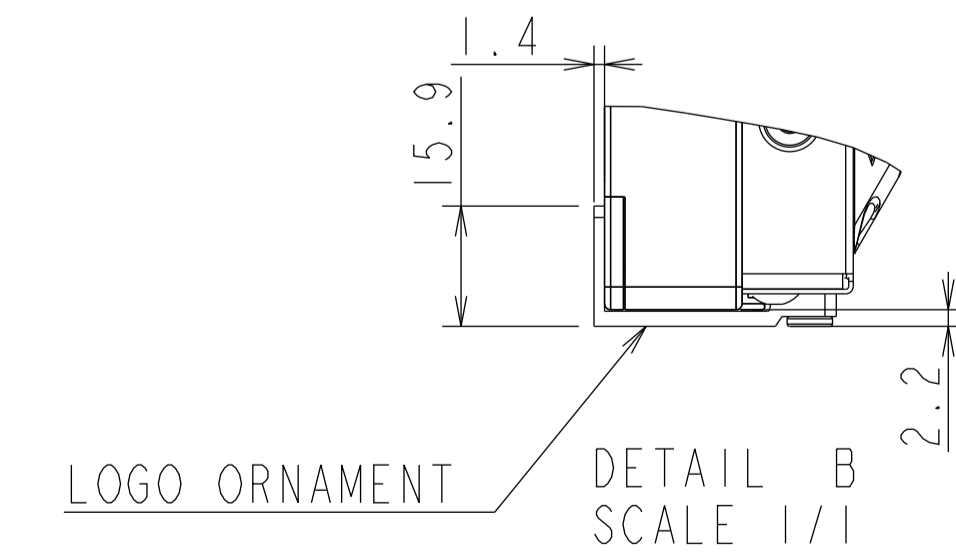

ME501 OUTLINE

UNIT	mm
MODEL	ME501
SCALE	1/5
Sharp NEC Display solutions 2020/11/09	