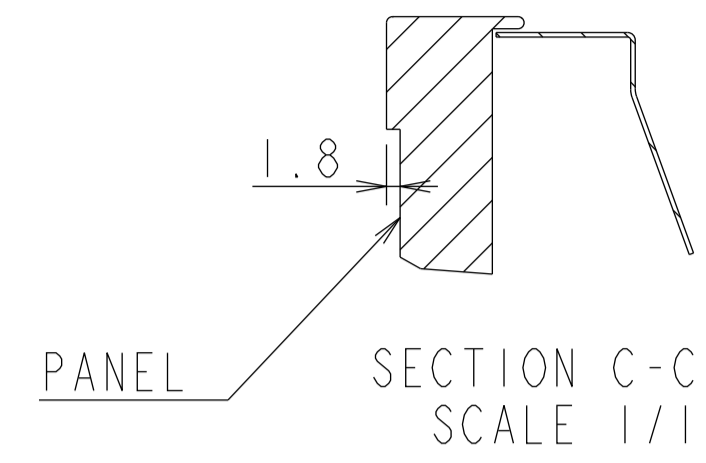

ME501 OUTLINE

UNIT	mm
MODEL	ME501
SCALE	1/5
Sharp NEC Display solutions 2020/11/09	